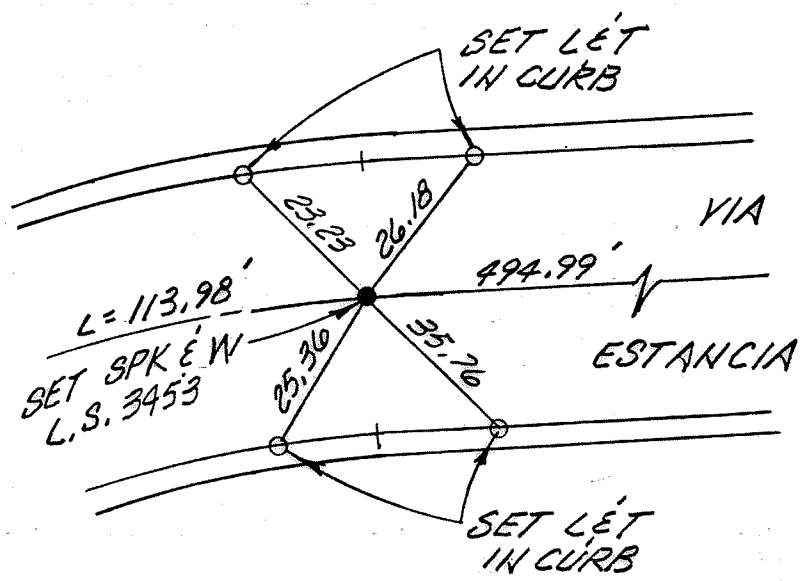

RICH BEIGLE L.S. 3453

3/31/80

4-60

E TIES -TRACT 7654

9

SURVEYED BY

INDEX

PAGE

RCH BEIGLE L.S. 3453

DATE

3/31/80

ORANGE COUNTY SURVEYOR

4-64

ETIES - TRACT 7654

RICH BEIGLE L.S. 3453

3/31/80